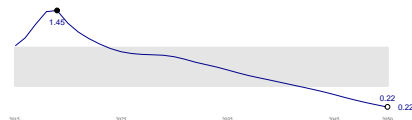

High Climate – High Development