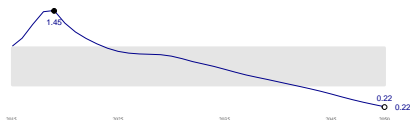

High Climate – Medium Development