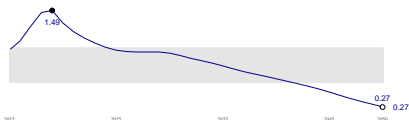

Emperors adults

Dry Wet

High Climate – Low Development